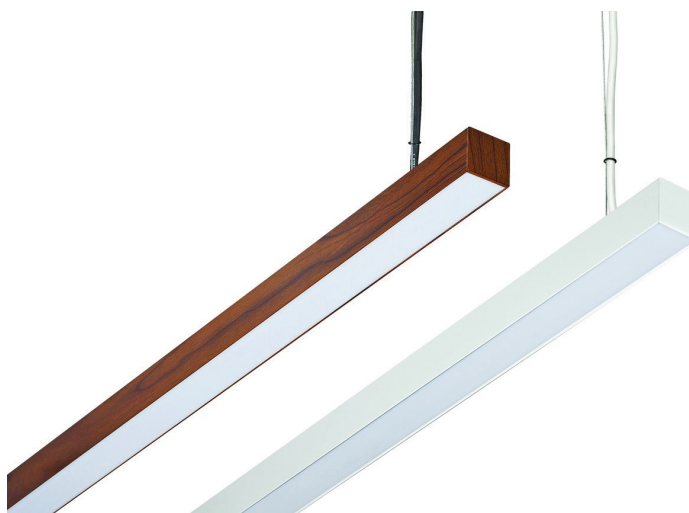

WV 293 LED Profiel ARK-XS

Pendel-armatuur in de kleur zwart
Ook leverbaar in wit, grijs en houtkleur
Voorzien van LED module 32W 3000K 4250Lm
Incl. pendelophanging 3000mm

017204225.1.3 LED 32W 3000K 4250Lm
Afm: L 1172 x B 40 x H 47mm

017204237.1.3 LED 40W 3000k 5300Lm
Afm: L 1462 x B 40 x H 47mm

017204225.1.3 LED 56W 3000k 7400Lm
Afm: L 2042 x B 40 x H 47mm